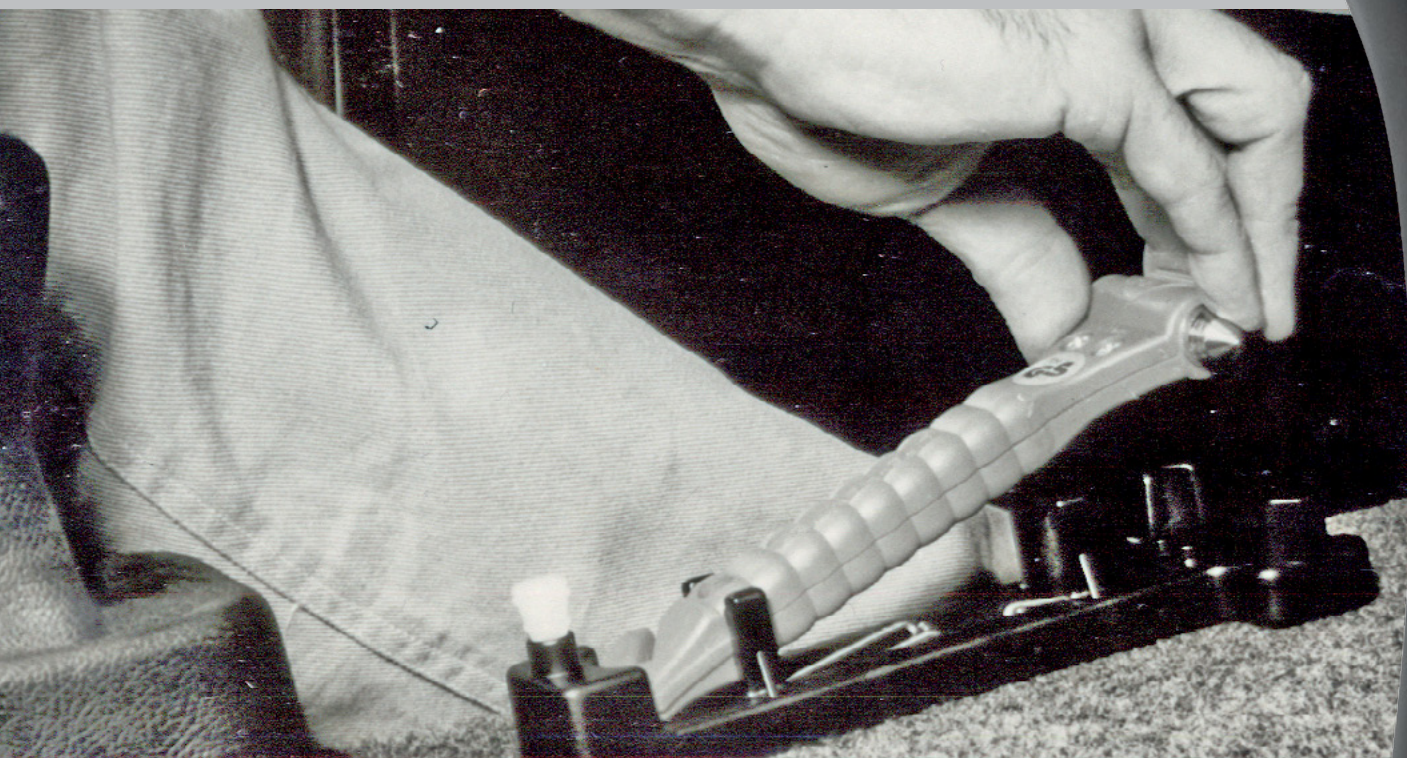

# LIFE-HAMMER®

Nº1 CAR SAFETY EXPERTS

BREAKING CAR GLASS

CUTTING SEATBELTS

**SAFETY HAMMER**  
**CLASSIC**

About 30 years ago we developed the original car safety hammer. Also known as the SAFETY HAMMER CLASSIC. We are proud that this safety hammer has been the standard for many years.

**NEW**  
**SAFETY HAMMER CLASSIC GLOW**

+ The original safety hammer since 1983.

+ Glow in the dark

+ Included seat belt cutter

+ Double sided hammerhead

+ TÜV certified according to new German standards.

+ Available in yellow and orange.

+ Included two-way mounting system

Be aware of the very sharp needles. Also ensure that there are no wires under the installation point.

**MOUNTING WITH SCREWS**

**MOUNTING WITH NEEDLES**