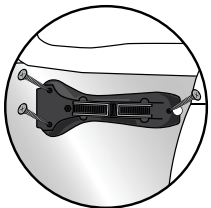

# LIFE-HAMMER®

Nº1 CAR SAFETY EXPERTS

BREAKING CAR GLASS

CUTTING SEATBELTS

**SAFETY HAMMER**  
**CLASSIC**

About 30 years ago we developed the original car safety hammer. Also known as the SAFETY HAMMER CLASSIC. We are proud that this safety hammer has been the standard for many years.

**NEW**  
**SAFETY HAMMER CLASSIC GLOW**

+ The original safety hammer since 1983.

+ Glow in the dark

+ Included seat belt cutter

+ Double sided hammerhead

+ TÜV certified according to new German standards.

+ Available in yellow and orange.

+ Included two-way mounting system

Be aware of the very sharp needles. Also ensure that there are no wires under the installation point.

**MOUNTING WITH SCREWS**

**MOUNTING WITH NEEDLES**