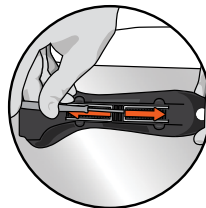

# LIFE-HAMMER®

Nº1 CAR SAFETY EXPERTS

BREAKING CAR GLASS

CUTTING SEATBELTS

**SAFETY HAMMER**  
**CLASSIC**

About 30 years ago we developed the original car safety hammer. Also known as the SAFETY HAMMER CLASSIC. We are proud that this safety hammer has been the standard for many years.

+ Available in yellow and orange.

+ Included two-way mounting system

Be aware of the very sharp needles. Also ensure that there are no wires under the installation point.

**MOUNTING WITH SCREWS**

**MOUNTING WITH NEEDLES**