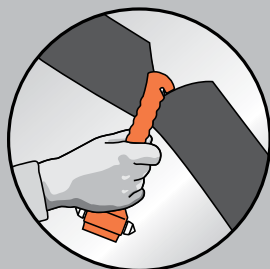

# LIFE-HAMMER®

Nº1 CAR SAFETY EXPERTS

BREAKING CAR GLASS

CUTTING SEATBELTS

**SAFETY HAMMER**  
**CLASSIC**

About 30 years ago we developed the original car safety hammer. Also known as the SAFETY HAMMER CLASSIC. We are proud that this safety hammer has been the standard for many years.

**NEW**  
**SAFETY HAMMER CLASSIC GLOW**

+ The original safety hammer since 1983.

+ Glow in the dark

+ Included seat belt cutter

+ Double sided hammerhead

+ TÜV certified according to new German standards.

+ Available in yellow and orange.

+ Included two-way mounting system

Be aware of the very sharp needles. Also ensure that there are no wires under the installation point.

**MOUNTING WITH SCREWS**

**MOUNTING WITH NEEDLES**